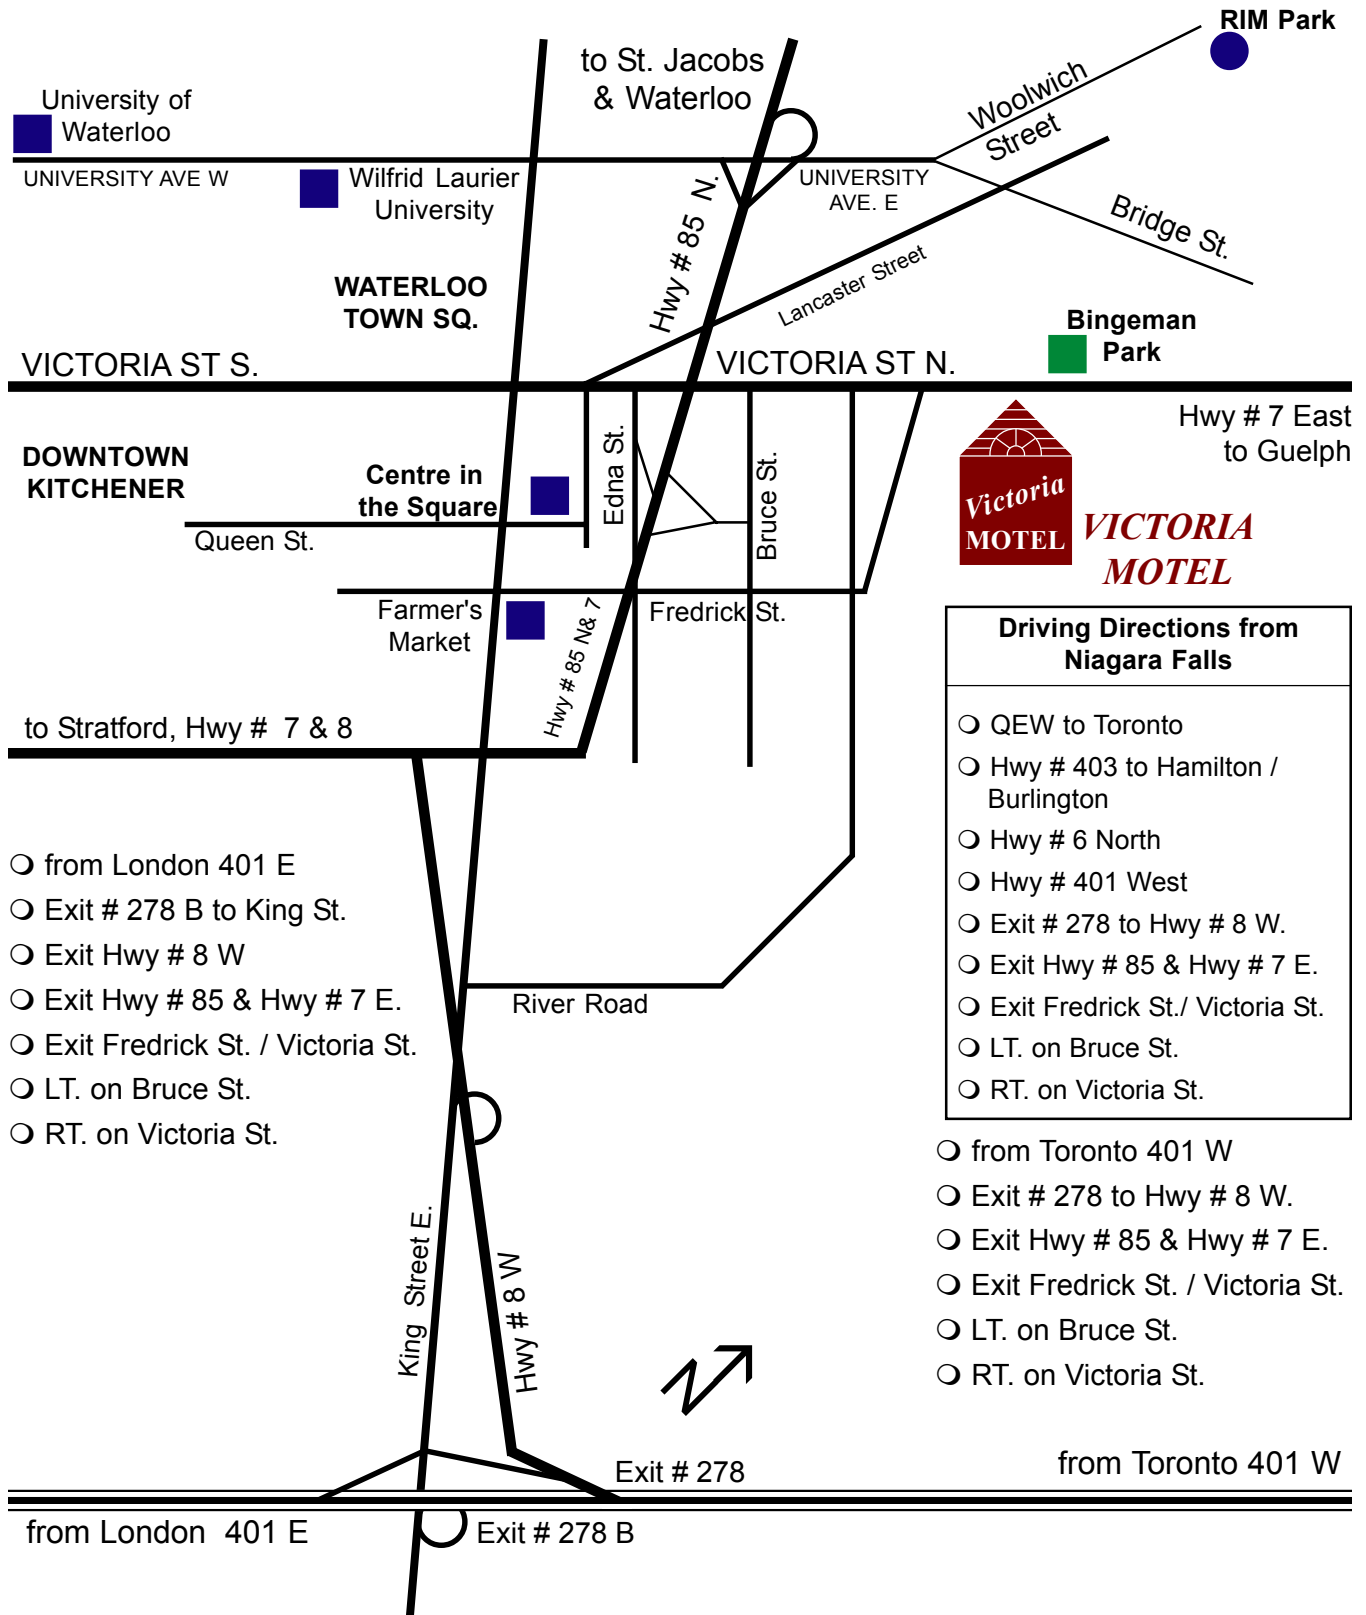

Victoria Motel

1175 Victoria Street North, Kitchener, ON N2B 3C8

Tel. / Fax.: (519) 742 - 7900

Reservation Toll Free : 1 - 866 - 662 - 7900

Web : www.victoriamotel.com

**VICTORIA
MOTEL**

Driving Directions from Niagara Falls

- QEW to Toronto
 - Hwy # 403 to Hamilton / Burlington
 - Hwy # 6 North
 - Hwy # 401 West
 - Exit # 278 to Hwy # 8 W.
 - Exit Hwy # 85 & Hwy # 7 E.
 - Exit Fredrick St./ Victoria St.
 - LT. on Bruce St.
 - RT. on Victoria St.
-
- from Toronto 401 W
 - Exit # 278 to Hwy # 8 W.
 - Exit Hwy # 85 & Hwy # 7 E.
 - Exit Fredrick St. / Victoria St.
 - LT. on Bruce St.
 - RT. on Victoria St.

- from London 401 E
- Exit # 278 B to King St.
- Exit Hwy # 8 W
- Exit Hwy # 85 & Hwy # 7 E.
- Exit Fredrick St. / Victoria St.
- LT. on Bruce St.
- RT. on Victoria St.

from London 401 E Exit # 278 B

from Toronto 401 W